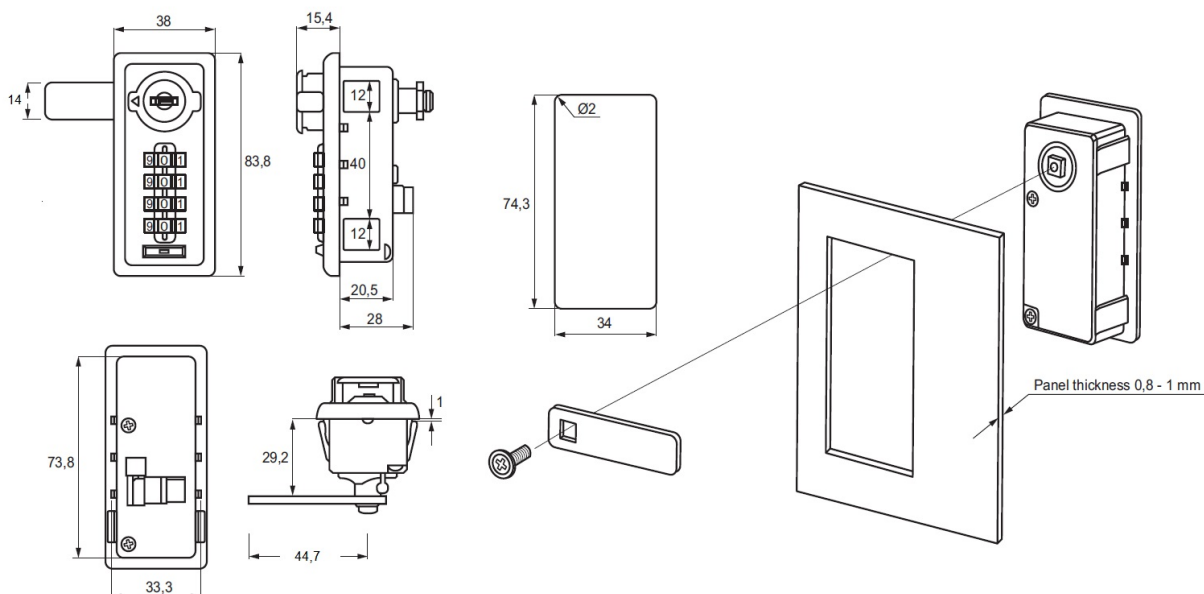

PRODUCT SHEET

Description:

Combi. Cam Lock M266,"Private"4-Digit, RH, 180DG,W/Scramble Function, Code Setting By Switch Button, w/Master Key &, Decoding Function, Black ABS Housing,Zamak Cylinder,Straight, Cam Plate, ce: 44,7mm, Master Key System D001, For Panel, Thickness 0,8-1mm

Item number:

14.08.605-0

Units	Box	Carton	HS Code	Barcode
Pcs.	25	100	8301300000	
				5704866458160

SISO A/S

Mileparken 11
DK-2740 Skovlunde
Denmark
VAT: DK 24786013

Phone +45 45 830 900

www.siso.dk
siso@siso.dk

Danske Bank
Nytorv Branch
Copenhagen
SWIFT: DABADKKK

Account no.
4180 3112 112936
IBAN Account
DK7230003112112936